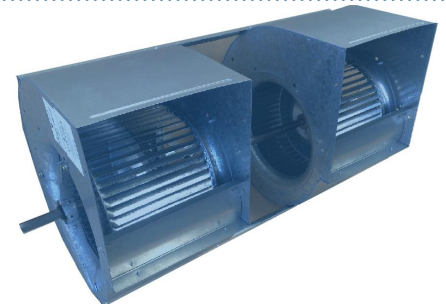

Twin Belt Drive Blowers

- Size: 241 diameter by 181 mm width up to 457mm diameter by 483mm width
- Housing: Galvanised Steel
- Wheel: Galvanised Steel
- Shaft: Bright Mild Steel