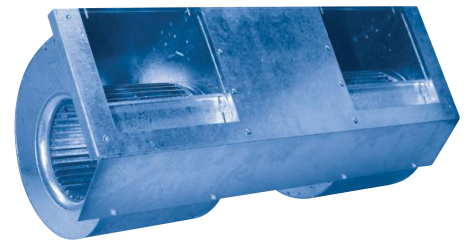

Fan Decks

- Motor: 240V AC, Single Phase
- Size Range: 203 mm diameter & width to 241 mm diameter & width
- 4 Pole, 3 Speed
- Watt Range: 315W to 1100W
- Wheel: Polypropylene
- Housing: Galvanised Steel