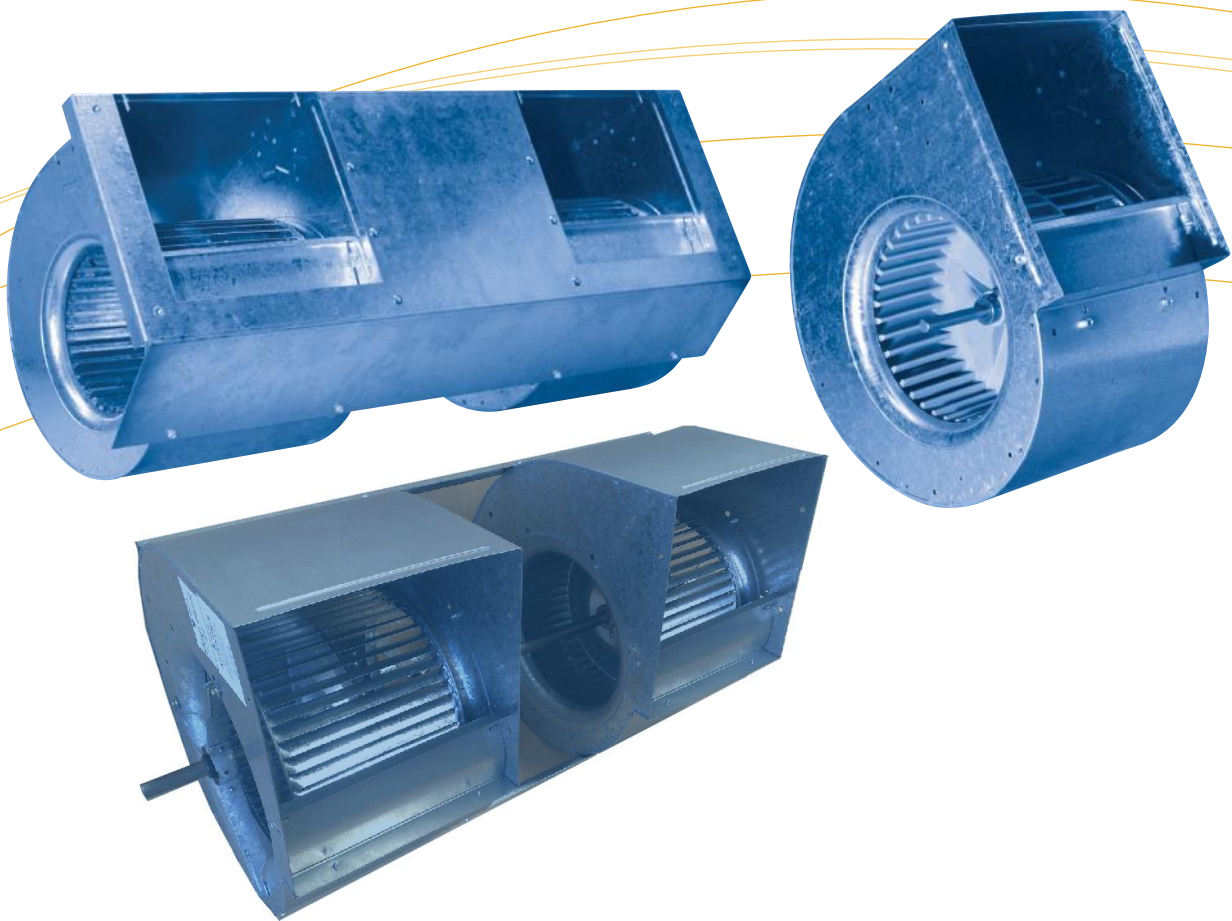

## Direct Drive Blowers Fan Decks Belt Drive Blowers

**Edington Agencies is a major distributor of Torin Blower Drives and Fan Decks.**

Torin Blower Drives and Fan Decks are well known in the HVAC industry for quality and reliance. Edington Agencies now offers the full complement of HVAC products including Motors, Blower Drives, Fan Decks and Power Transmission. We hold the stock at our Brisbane distribution office, so unnecessary delays, which can hold up a job, are avoided.

## Single Direct Drive Blowers

- Motor: 240V AC, Single Phase
- Size Range: 203 mm diameter & width to 241 mm diameter & width
- 4 Pole, 3 Speed
- Watt Range: 180W to 750W
- Wheel: Polypropylene
- Housing: Galvanised Steel

## Fan Decks

- Motor: 240V AC, Single Phase
- Size Range: 203 mm diameter & width to 241 mm diameter & width
- 4 Pole, 3 Speed
- Watt Range: 315W to 1100W
- Wheel: Polypropylene
- Housing: Galvanised Steel